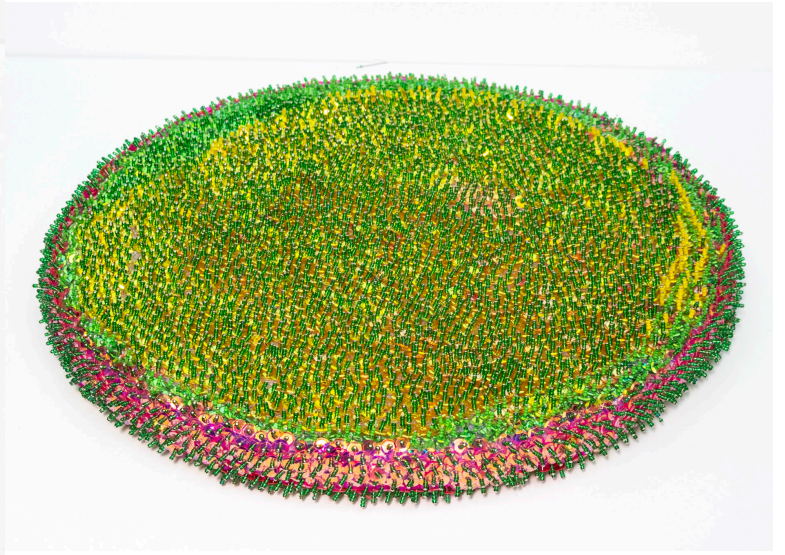

Aurie Ramirez
AR 35 (ND)
Watercolor and ink on paper
9x9.5 inches

John Hiltunen
JHi 142 (2012)
Collage
7.5x10.5 inches

John Hiltunen
JHi 229 (2014)
Collage
8.25x12 inches

John Hiltunen
JHi 381 (2017)
Collage
7x12 inches

John Hiltunen
JHi 402 (2018)
Collage
NS inches

Monica Valentine
MV 81 Side A (2020)
Mixed media
16x16x2 inches

Monica Valentine
MV 81 Side B (2020)
Mixed media
16x16x2 inches

Monica Valentine
MV 83 Side A (2020)
Mixed media
16x16x2 inches