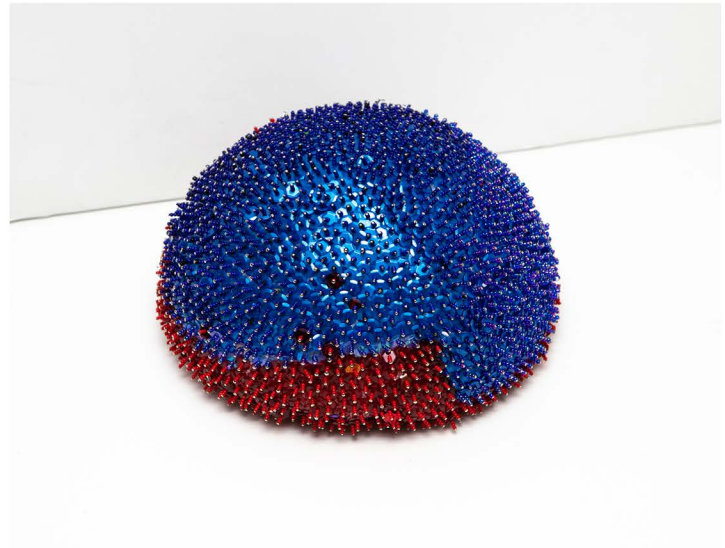

# CREATIVE G R O W T H

Lauren Dare  
Acrylic on paper, 2022  
LD 153  
NS  
\$6000

Lauren Dare  
Acrylic and pen on paper, 2022  
OAF23 33  
22.5x30 inches  
\$2640

# CREATIVE G R O W T H

Monica Valentine  
Sequined sculpture, 2023  
MV 168  
8x8x5 inches  
\$3000

Monica Valentine  
Sequined sculpture, 2023  
MV 169  
10.75x2.25x2.25 inches  
\$1800

Monica Valentine  
Sequined sculpture, 2023  
MV 177  
10.5x2.75 inches  
\$4200